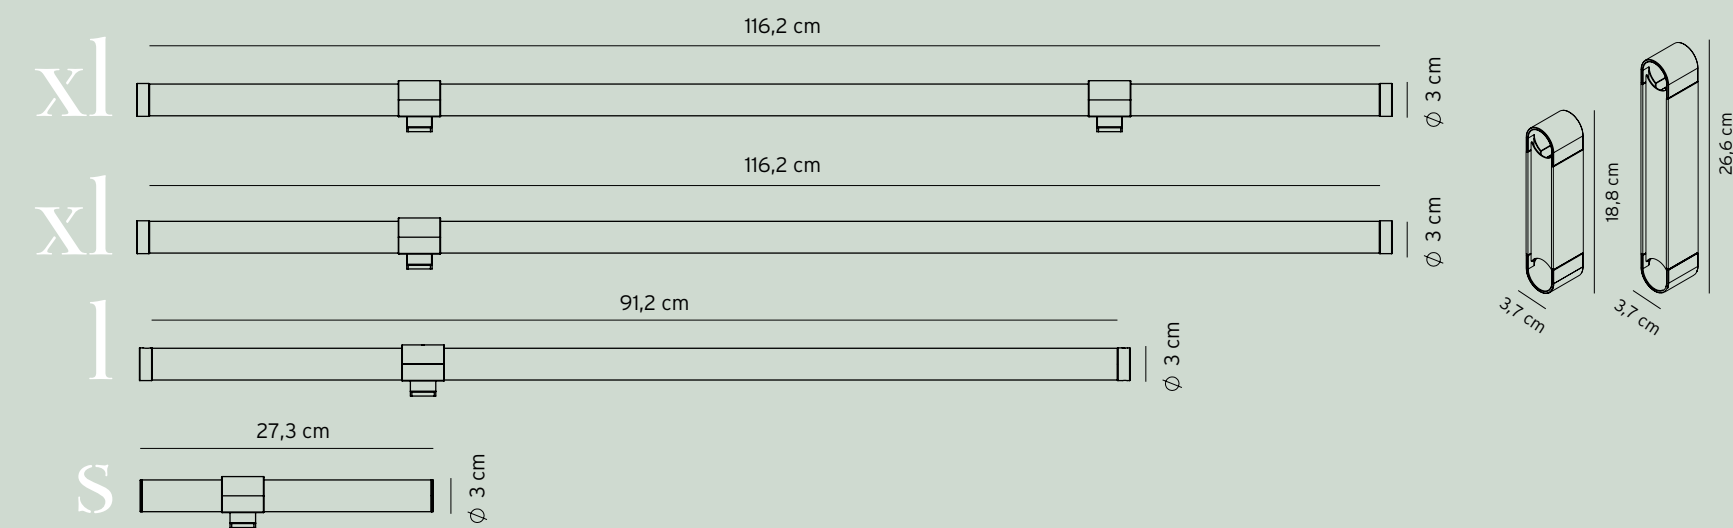

paralela

HORIZONTAL SUSPENSION