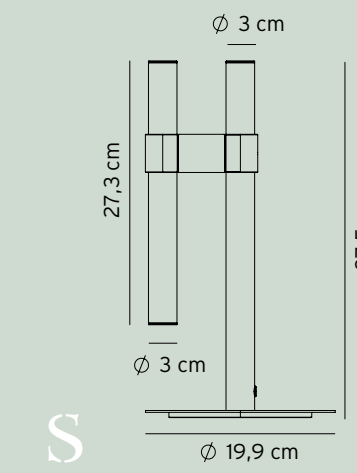

## TABLE

S

Dimension: 27,3 cm / 10,7 Inch

Main materials: Glass, Metal  
IP: 20  
LED: integrated  
Watt: ~4  
Lumens: ~315  
Vdc: 24  
CRI: >90

CCT options: 3000k; 2700k  
Dimming control options: 1-10 V; Dali  
Casambi compatible (upon request)  
LED driver location: canopy for suspensions and wall; remote for suspensions and wall; plug for table and floor lamps

m

Dimension: 65,8 cm / 25,9 Inch

Main materials: Glass, Metal  
IP: 20  
LED: integrated  
Watt: ~11  
Lumens: ~788  
Vdc: 24  
CRI: >90  
CCT options: 3000k; 2700k  
Dimming control options: 1-10 V; Dali  
Casambi compatible (upon request)  
LED driver location: canopy for suspensions and wall; remote for suspensions and wall; plug for table and floor lamps

l

Dimension: 91,2 cm / 35,9 Inch

Main materials: Glass, Metal  
IP: 20  
LED: integrated  
Watt: ~15  
Lumens: ~1103  
Vdc: 24  
CRI: >90

CCT options: 3000k; 2700k  
Dimming control options: 1-10 V; Dali  
Casambi compatible (upon request)  
LED driver location: canopy for suspensions and wall; remote for suspensions and wall; plug for table and floor lamps

xl

Dimension: 116,2 cm / 45,7 Inch

Main materials: Glass, Metal  
IP: 20  
LED: integrated  
Watt: ~19  
Lumens: ~1418  
Vdc: 24  
CRI: >90  
CCT options: 3000k; 2700k  
Dimming control options: 1-10 V; Dali  
Casambi compatible (upon request)  
LED driver location: canopy for suspensions and wall; remote for suspensions and wall; plug for table and floor lamps