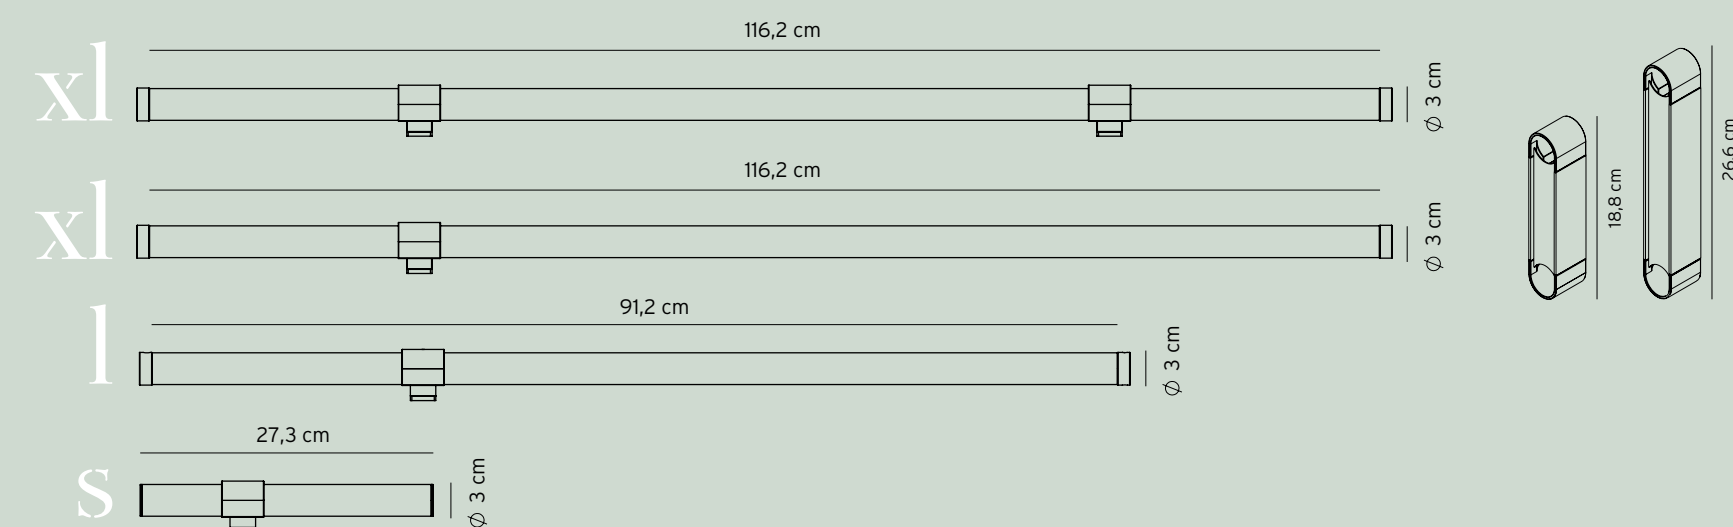

paralela

HORIZONTAL SUSPENSION

VERTICAL SUSPENSION

WALL

FLOOR

TABLE

S

Dimension: 27,3 cm / 10,7 Inch

Main materials: Glass, Metal
IP: 20
LED: integrated
Watt: ~4
Lumens: ~315
Vdc: 24
CRI: >90

CCT options: 3000k; 2700k
Dimming control options: 1-10 V; Dali
Casambi compatible (upon request)
LED driver location: canopy for suspensions and wall; remote for suspensions and wall; plug for table and floor lamps

m

Dimension: 65,8 cm / 25,9 Inch

Main materials: Glass, Metal
IP: 20
LED: integrated
Watt: ~11
Lumens: ~788
Vdc: 24
CRI: >90
CCT options: 3000k; 2700k
Dimming control options: 1-10 V; Dali
Casambi compatible (upon request)
LED driver location: canopy for suspensions and wall; remote for suspensions and wall; plug for table and floor lamps

l

Dimension: 91,2 cm / 35,9 Inch

Main materials: Glass, Metal
IP: 20
LED: integrated
Watt: ~15
Lumens: ~1103
Vdc: 24
CRI: >90

CCT options: 3000k; 2700k
Dimming control options: 1-10 V; Dali
Casambi compatible (upon request)
LED driver location: canopy for suspensions and wall; remote for suspensions and wall; plug for table and floor lamps

xl

Dimension: 116,2 cm / 45,7 Inch

Main materials: Glass, Metal
IP: 20
LED: integrated
Watt: ~19
Lumens: ~1418
Vdc: 24
CRI: >90
CCT options: 3000k; 2700k
Dimming control options: 1-10 V; Dali
Casambi compatible (upon request)
LED driver location: canopy for suspensions and wall; remote for suspensions and wall; plug for table and floor lamps