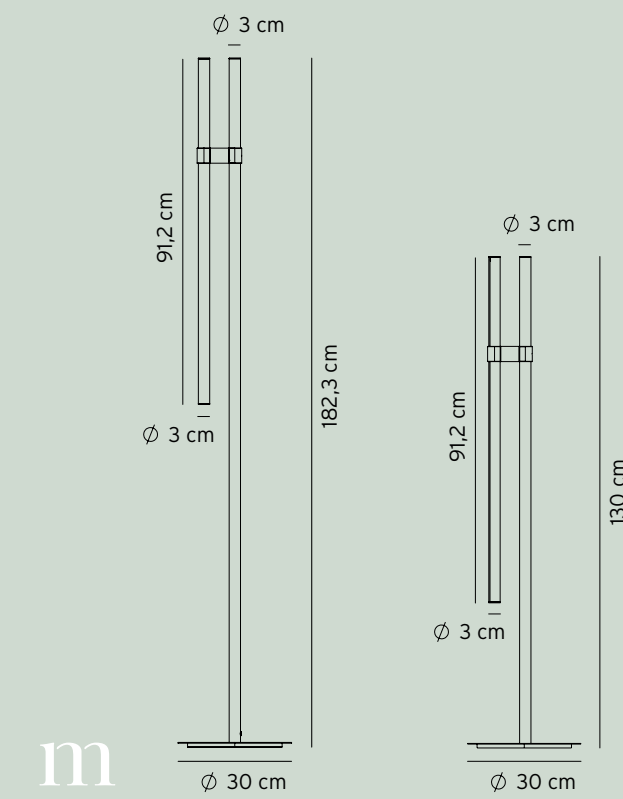

## TABLE

S

Dimension: 27,3 cm / 10,7 Inch

Main materials: Glass, Metal  
IP: 20  
LED: integrated  
Watt: ~4  
Lumens: ~315  
Vdc: 24  
CRI: >90

CCT options: 3000k; 2700k  
Dimming control options: 1-10 V; Dali  
Casambi compatible (upon request)  
LED driver location: canopy for suspensions and wall; remote for suspensions and wall; plug for table and floor lamps

m

Dimension: 65,8 cm / 25,9 Inch

Main materials: Glass, Metal  
IP: 20  
LED: integrated  
Watt: ~11  
Lumens: ~788  
Vdc: 24  
CRI: >90  
CCT options: 3000k; 2700k  
Dimming control options: 1-10 V; Dali  
Casambi compatible (upon request)  
LED driver location: canopy for suspensions and wall; remote for suspensions and wall; plug for table and floor lamps

l

Dimension: 91,2 cm / 35,9 Inch

Main materials: Glass, Metal  
IP: 20  
LED: integrated  
Watt: ~15  
Lumens: ~1103  
Vdc: 24  
CRI: >90

CCT options: 3000k; 2700k  
Dimming control options: 1-10 V; Dali  
Casambi compatible (upon request)  
LED driver location: canopy for suspensions and wall; remote for suspensions and wall; plug for table and floor lamps

xl

Dimension: 116,2 cm / 45,7 Inch

Main materials: Glass, Metal  
IP: 20  
LED: integrated  
Watt: ~19  
Lumens: ~1418  
Vdc: 24  
CRI: >90  
CCT options: 3000k; 2700k  
Dimming control options: 1-10 V; Dali  
Casambi compatible (upon request)  
LED driver location: canopy for suspensions and wall; remote for suspensions and wall; plug for table and floor lamps